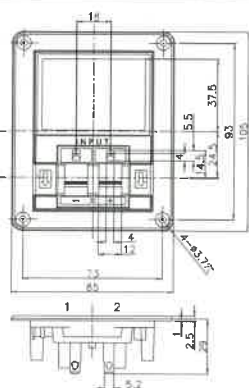

スライドタ-ミナル(Slide terminal) 壁掛けタイプ(Wall type)

ノブ色コード表 KNOB COLOR

B	R
Black	Red

定格: 7A 60V
接触抵抗: DC2.5V 1A に於いて 20mΩ 以下のこと
絶縁抵抗: DC500V に於いて 100MΩ 以上のこと
耐電圧: AC1200V に於いて1分間異常がないこと

Rating: 7A 60V
Contact resistance: Under 20mΩ at DC2.5V DC 1A
Insulation Resistance: Over 100 MΩ at 500V DC
Dielectric withstanding voltage: 1minute at 1200V AC

ST-A02F41

一般取付穴参考図
size of general mounting hole

MODEL NO.	KNOB COLOR + -	AIR TIGHT	WITH GASKET	WITH METAL
ST-A02F30	R B	☆		☆
ST-A02F35	R B	☆		
ST-A02F40	R B	☆	☆	☆
ST-A02F41	R B	☆	☆	

ST-A02F19

MODEL NO.	KNOB COLOR + -	AIR TIGHT	WITH GASKET
ST-A02F19	R B	☆	☆
ST-A02F22	R B	☆	

ST-A02F07

PART NO.	KNOB COLOR + -	AIR TIGHT	WITH GASKET
ST-A02F03	R B	☆	☆
ST-A02F07	R B	☆	

※プレス、成型は金型から全て社内での一貫生産方式です