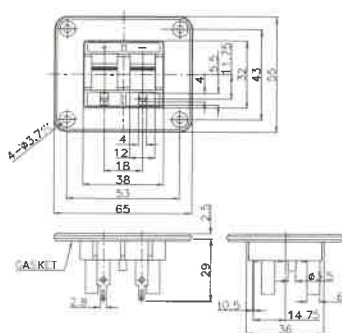

MODEL NO.	KNOB COLOR + -	AIR TIGHT	WITH GASKET
ST-A02F19	R B	☆	☆
ST-A02F22	R B	☆	

ST-A02F07